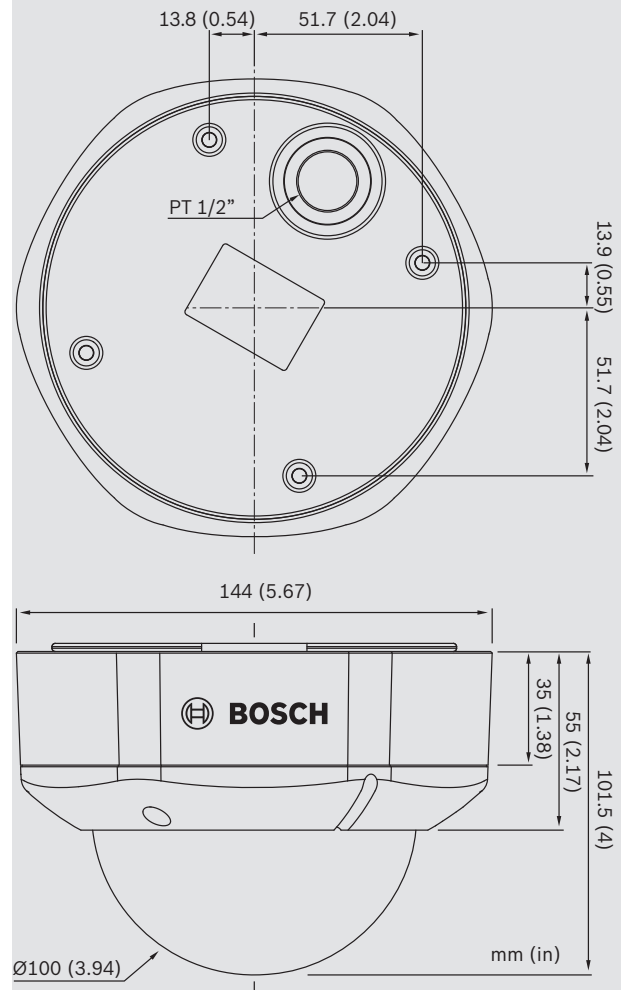

Installation/Configuration Notes

Ordering Information

VDC-240V03-1 Outdoor Color Dome Camera, PAL	VDC-240V03-1
VDC-240V03-2 Outdoor Color Dome Camera, NTSC	VDC-240V03-2
VDN-240V03-1 Outdoor D/N Dome Camera, PAL	VDN-240V03-1
VDN-240V03-2 Outdoor D/N Dome Camera, NTSC	VDN-240V03-2
VDI-240V03-1 Outdoor IR D/N Dome Camera, PAL	VDI-240V03-1
VDI-240V03-2 Outdoor IR D/N Dome Camera, NTSC	VDI-240V03-2