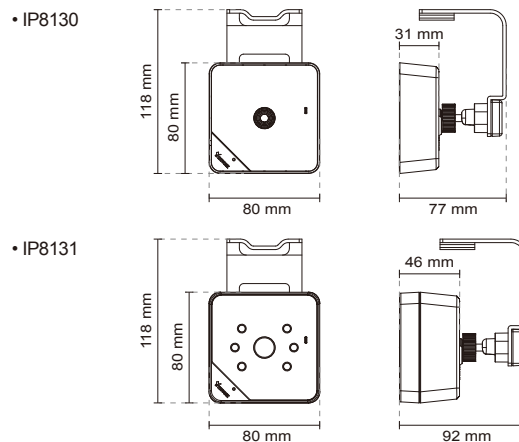

Alarm and Event	
Alarm Triggers	Video motion detection, manual trigger, digital input, periodical trigger, system boot, recording notification, camera tampering detection
Alarm Events	Event notification using HTTP, SMTP, FTP and NAS server File upload via HTTP, SMTP, FTP and NAS server
General	
Connectors	RJ-45 for Network connection Terminal block*2 for digital input Terminal block*2 for audio out DC-Jack for DC 12V power input
LED Indicator	System power and status indicator
Power Input	12V DC
Power Consumption	Max. 1.8W (IP8130) Max. 3.0W (IP8131)
Dimensions	31mm (D) x 80mm (W) x 80mm (H) (IP8130) 46mm (D) x 80mm (W) x 80mm (H) (IP8131)
Weight	83 g (IP8130) 123 g (IP8131)
Safety Certifications	CE, LVD, FCC Class B, VCCI, C-Tick
Operating Temperature	0°C ~ 40°C
Warranty	24 months
System Requirements	
Operating System	Microsoft Windows 7/Vista/XP/2000
Web Browser	Mozilla Firefox 7~10 (streaming only) Internet Explorer 7.x or 8.x
Other Players	VLC: 1.1.11 or above QuickTime: 7 or above
Included Accessories	
CD	User's manual, quick installation guide, Installation Wizard 2, ST7501 32-channel recording software
Power Adapter	DC 12V, 1.5A
Others	Quick installation guide, warranty card, camera mounting kit, Ethernet cable

Dimensions

All specifications are subject to change without notice. Copyright © 2012 VIVOTEK INC. All rights reserved.

Distributed by: