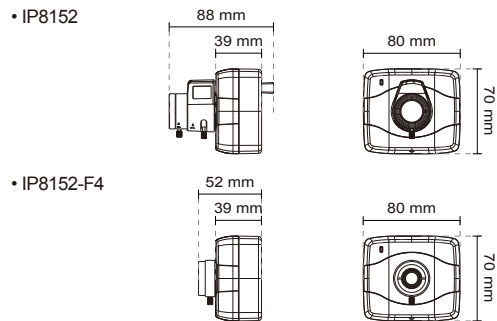

Intelligent Video	
Video Motion Detection	Triple-window video motion detection
Alarm and Event	
Alarm Triggers	Video motion detection, manual trigger, digital input, periodical trigger, system boot, recording notification, camera tampering detection
Alarm Events	Event notification using HTTP, SMTP, FTP and NAS server File upload via HTTP, SMTP, FTP and NAS server
General	
Connectors	RJ-45 for Network/PoE connection Audio input Audio output RS485*1 Digital input*1
LED Indicator	System power and status indicator
Power Input	IEEE 802.3af PoE Class 2
Power Consumption	Max. 3.4W
Dimensions	39mm (D) x 80mm (W) x 70mm (H) (Body only) 88mm (D) x 80mm (W) x 70mm (H) (IP8152) 52mm (D) x 80mm (W) x 70mm (H) (IP8152-F4)
Weight	176 g (Body only) 233 g (IP8152 with lens) 202 g (IP8152-F4 with lens)
Safety Certifications	CE, LVD, FCC Class B, VCCI, C-Tick
Operating Temperature	0°C ~ 50°C
Warranty	24 months
System Requirements	
Operating System	Microsoft Windows 7/Vista/XP/2000
Web Browser	Mozilla Firefox 7~10 (streaming only) Internet Explorer 7.x or 8.x
Other Players	VLC: 1.1.11 or above QuickTime: 7 or above
Included Accessories	
CD	User's manual, quick installation guide, Installation Wizard 2, ST7501 32-channel recording software
Others	Quick installation guide, warranty card, lens, camera stand, screw pack

Dimensions

Compatible Accessories

Mounting Kits

AE-211
Camera enclosure with blower

AE-232
Camera enclosure with heater and blower

AE-233
Camera enclosure with heater and blower (input AC 24V)

AE2000
Infrared illuminator enclosure (With T bracket)

AE-201
Indoor camera enclosure with transparent cover

AE-202
Indoor camera enclosure with smoke cover

AE-251
Outdoor dome housing with transparent cover

AE-252
Outdoor dome housing with smoke cover

PoE Kits

POE-IJ-1748NDN
PoE injector, 802.3af compliant

AL-231
2.8 ~ 12mm, F1.2, DC-iris

AL-234
5mm~50mm, F1.6, DC-iris

All specifications are subject to change without notice. Copyright © 2013 VIVOTEK INC. All rights reserved.

Distributed by: